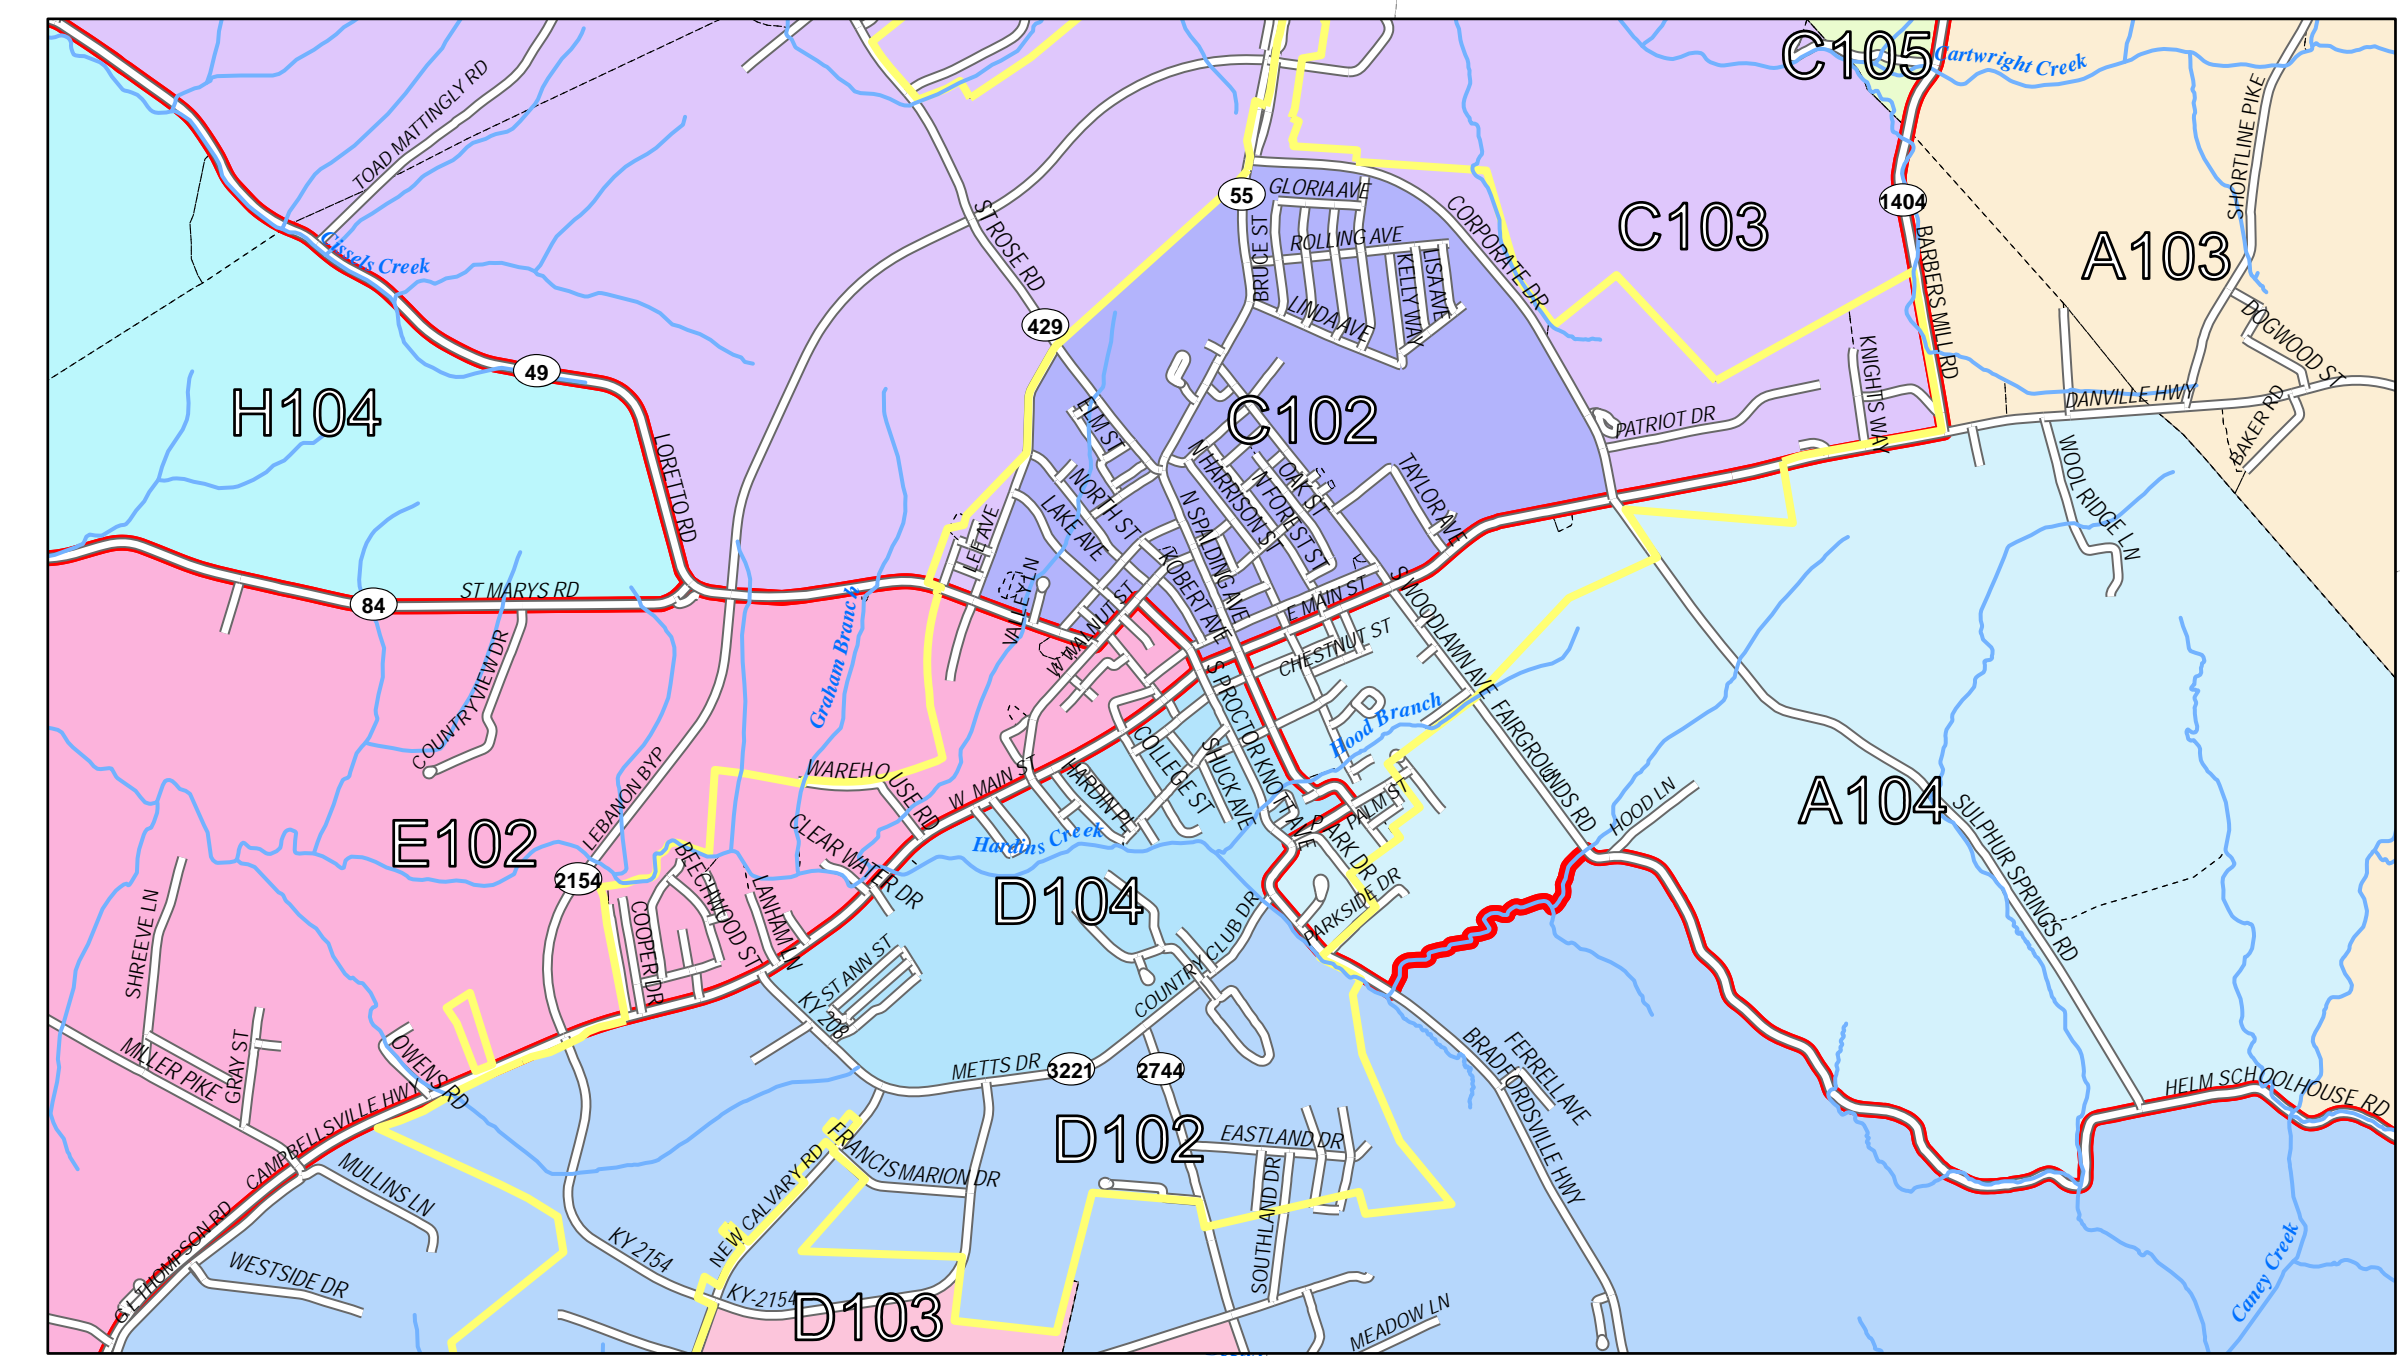

DRAFT

MARION COUNTY

Proposed Precinct Boundaries

Legend

- Corporate Boundary
- New Magisterial Districts
- Census Block Boundary

Precinct

- A101
- A102
- A103
- A104
- C102
- C103
- C105
- D101
- D102
- D103
- D104
- E101
- E102
- E103
- H101
- H102
- H103
- H104

Version 2 Feb. 2012

DRAFT