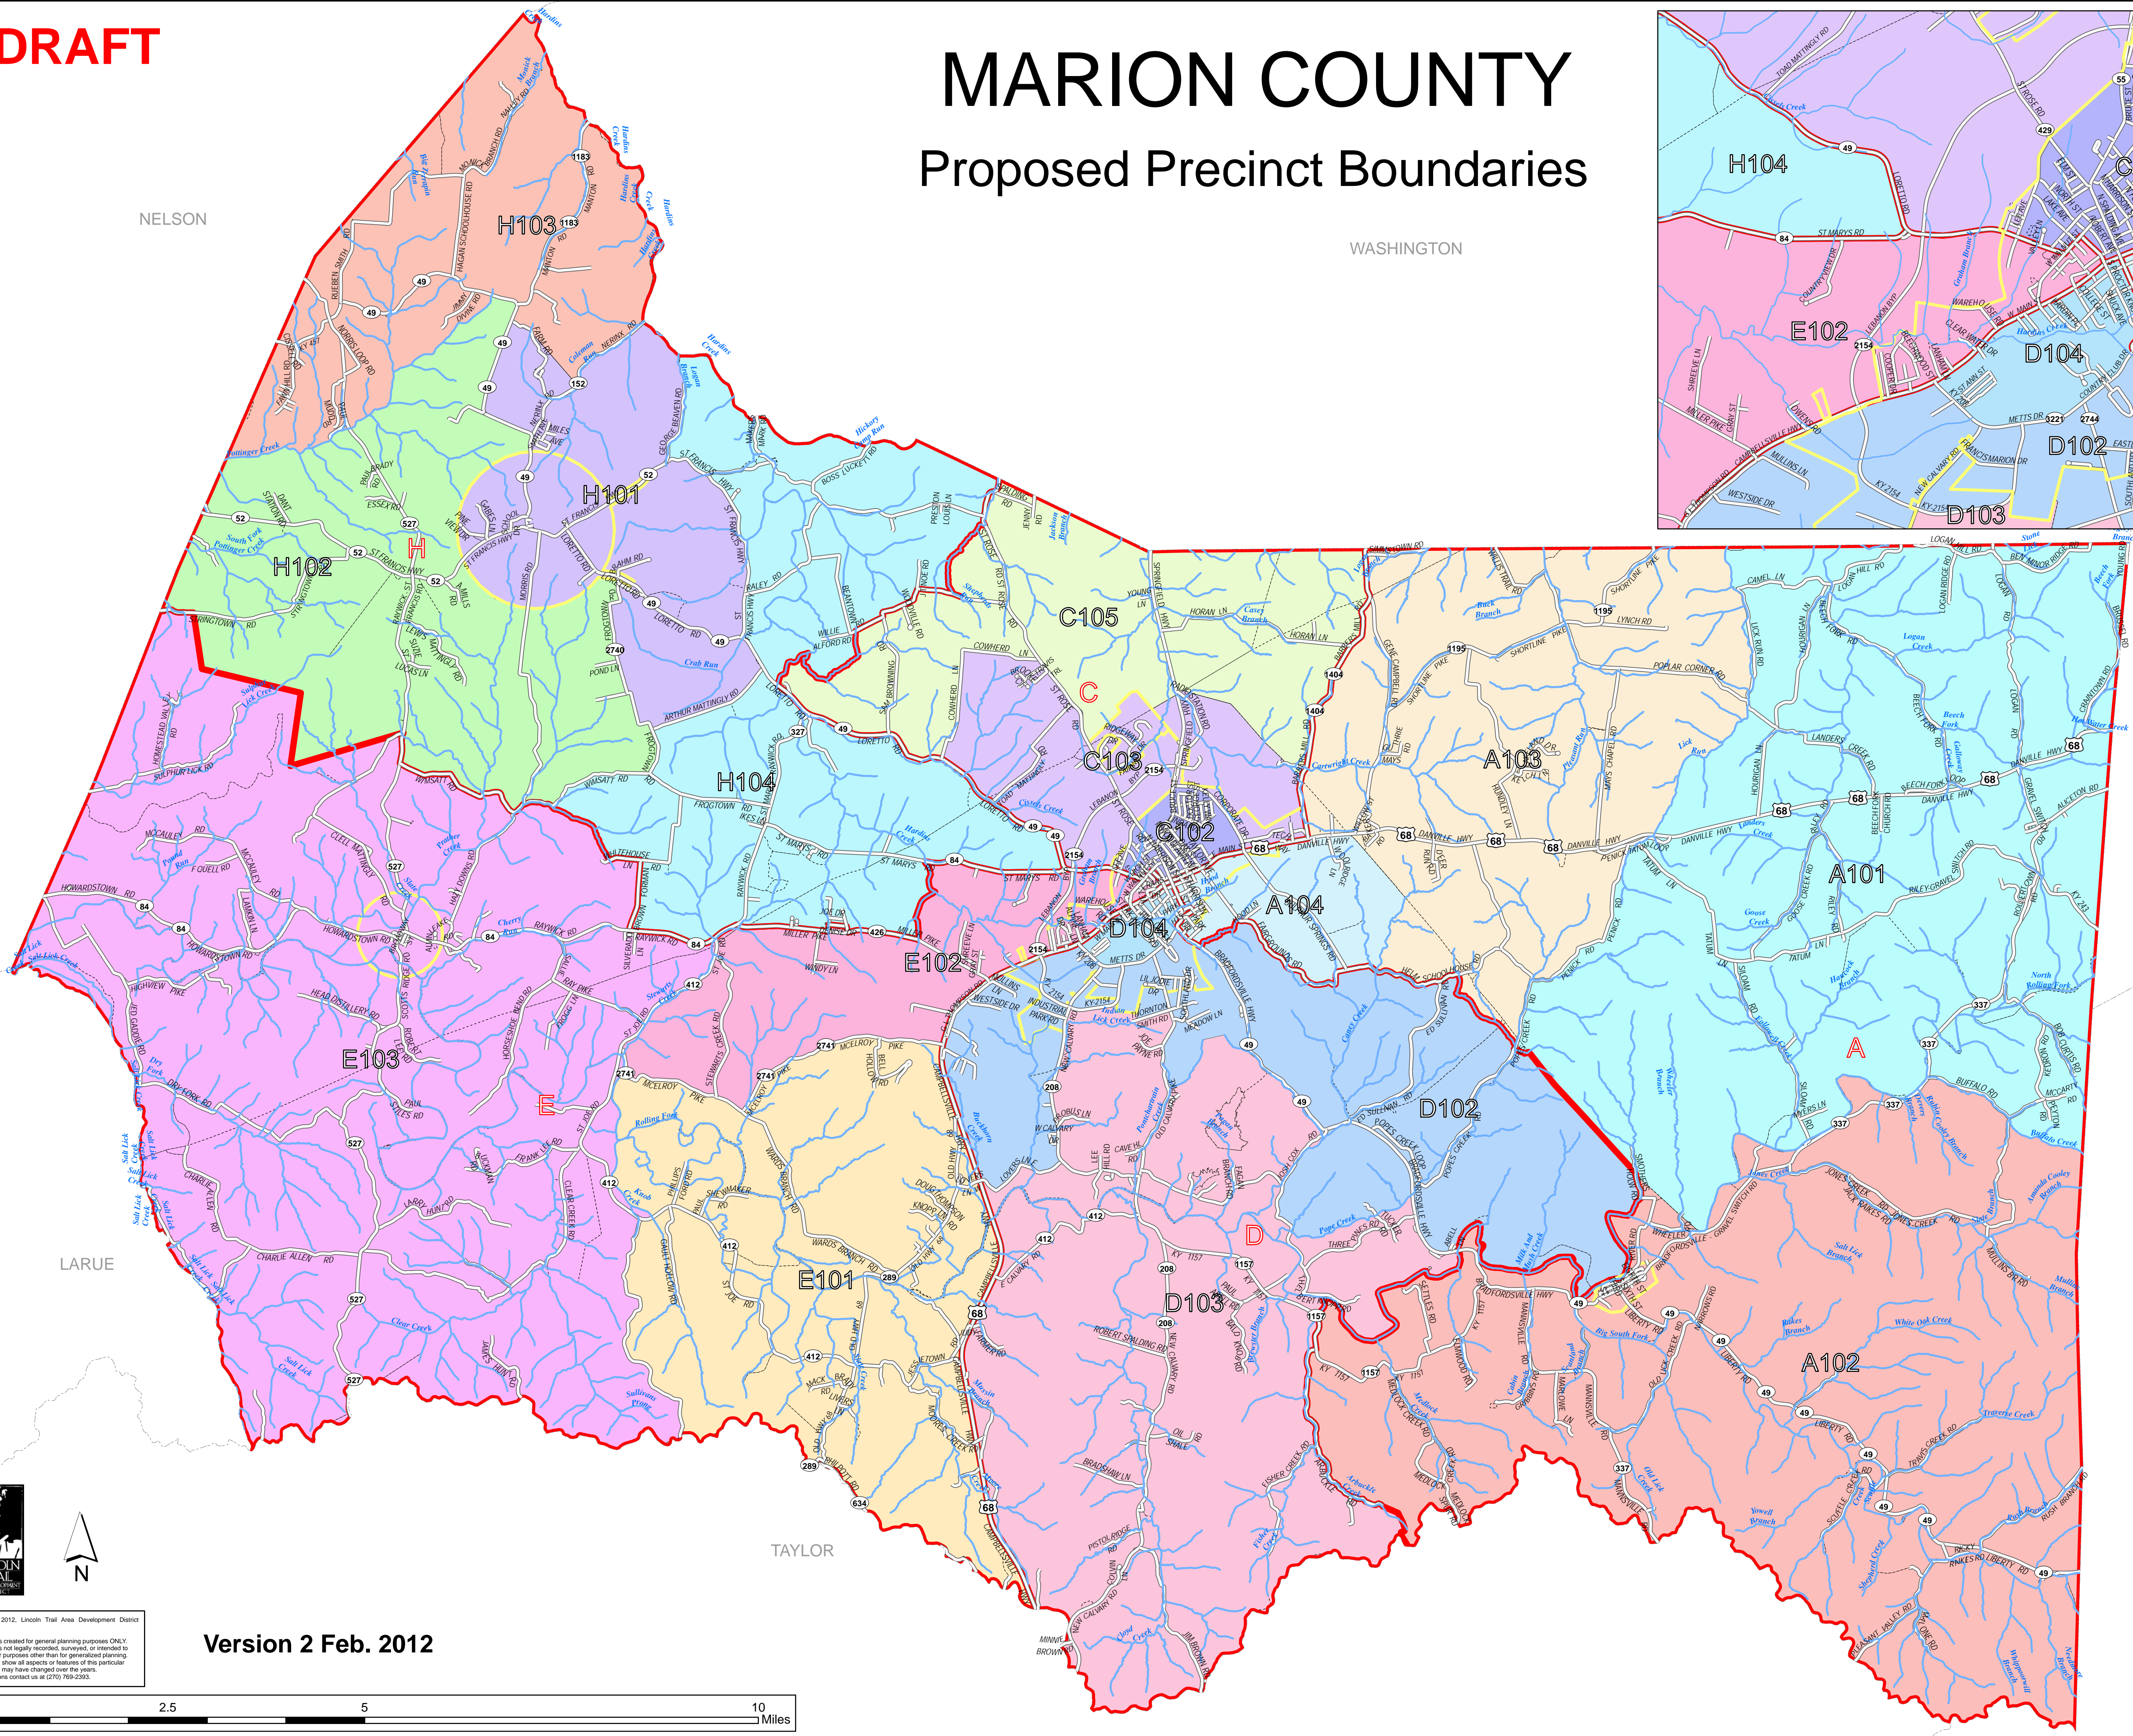

DRAFT

MARION COUNTY

Proposed Precinct Boundaries

Legend

- Corporate Boundary
- New Magisterial Districts
- Census Block Boundary

Precinct

- A101
- A102
- A103
- A104
- C102
- C103
- C105
- D101
- D102
- D103
- D104
- E101
- E102
- E103
- H101
- H102
- H103
- H104

Version 2 Feb. 2012

DRAFT